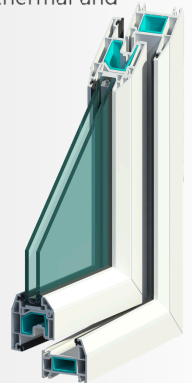

## CASEMENT WINDOW

- Most popular, durable, practical and simple window design to suit any architectural style
- Tailor-made for individual requirements in homes, offices, hotels & institutions with fly mesh option
- With dual sealing effect, these windows provide excellent dust resistance, noise reduction and zero water penetration
- Most effective window system to provide efficient thermal insulation for a comfortable indoor environment

## CASEMENT WINDOW WITH GRILL & MESH

- A traditional casement window having provision for inbuilt grill to provide security layer against burglary
- Inbuilt fly mesh is a useful feature to prevent insect intrusion
- Easy operation and tight sealing offer efficient sound and thermal insulation, dust and water tightness

## TILT AND TURN WINDOW

- Combining versatility with style, Tilt and Turn windows are ideally suited for modern homes and offices
- Three windows in one with single handle
  - Inward tilting sash for ventilation and security
  - Inward opening sash for maintenance and access
  - Locked sash as fixed window offering unrivalled level of weathering, thermal and acoustic performance