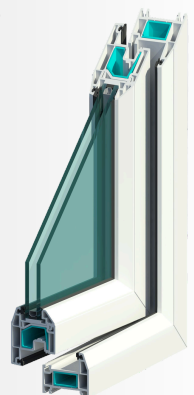

CASEMENT DOOR

- Exclusively designed uPVC doors are the perfect way to add charm and character to your surroundings
- Thanks to its thermoplastic mouldability, our residential door can also present customisable arches, a spectacular calling card for your home
- With security features like multipoint locking, extremely solid hinges and toughened / laminated safety glasses, it makes you feel extra safe
- Can be fitted with Georgian bars, conventional functional or ornamental glazing, or prefabricated panels