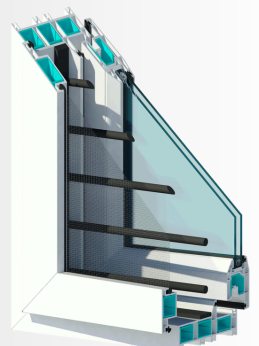

## CASEMENT WINDOW

- Most popular, durable, practical and simple window design to suit any architectural style
- Tailor-made for individual requirements in homes, offices, hotels & institutions with fly mesh option
- With dual sealing effect, these windows provide excellent dust resistance, noise reduction and zero water penetration
- Most effective window system to provide efficient thermal insulation for a comfortable indoor environment

## CASEMENT WINDOW WITH GRILL & MESH

- A traditional casement window having provision for inbuilt grill to provide security layer against burglary
- Inbuilt fly mesh is a useful feature to prevent insect intrusion
- Easy operation and tight sealing offer efficient sound and thermal insulation, dust and water tightness

## TILT AND TURN WINDOW

- Combining versatility with style, Tilt and Turn windows are ideally suited for modern homes and offices
- Three windows in one with single handle
  - Inward tilting sash for ventilation and security
  - Inward opening sash for maintenance and access
  - Locked sash as fixed window offering unrivalled level of weathering, thermal and acoustic performance