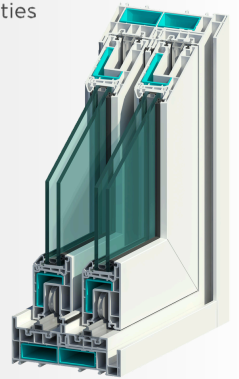

## CASEMENT WINDOW WITH GRILL & MESH

- A traditional casement window having provision for inbuilt grill to provide security layer against burglary
- Inbuilt fly mesh is a useful feature to prevent insect intrusion
- Easy operation and tight sealing offer efficient sound and thermal insulation, dust and water tightness

## TILT AND TURN WINDOW

- Combining versatility with style, Tilt and Turn windows are ideally suited for modern homes and offices
- Three windows in one with single handle
  - Inward tilting sash for ventilation and security
  - Inward opening sash for maintenance and access
  - Locked sash as fixed window offering unrivalled level of weathering, thermal and acoustic performance

## SLIDING WINDOW

- Sliding windows are space saving and style shaping element for homes
- Variety of frame and sash options for maximum design freedom
- The mesh option prevents entry of flying bugs while maintaining complete ventilation
- Best option to experience more natural light with excellent outside view

## LIFT AND SLIDE DOOR

- Sliding door solution for largest possible opening and maximum passage of light
- Creates generous glazed areas that integrate the outside into your four walls
- Modern, barrier-free system is further enhanced by its exceptional ease of handling
- Characterised by a plethora of technological specialities providing high level of reliability, outstanding thermal insulation, excellent weather resistance and good static properties