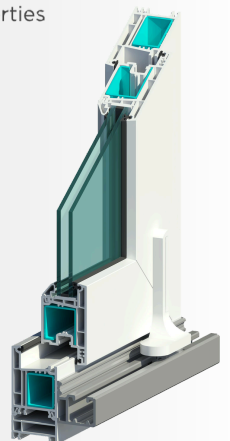

SLIDE AND FOLD DOOR

- Sashes fold and slide completely to one side providing maximum possible opening and comfortable movement in or outside
- Being equally suited to use as dividers in villas, hotels for terraces and conference rooms etc
- From two to seven sashes wide – Choice to design inside or outside open; folding to the left or right
- Impervious to driving rain, wind, and outside noise – this door presents a convincing range of outstanding performance properties